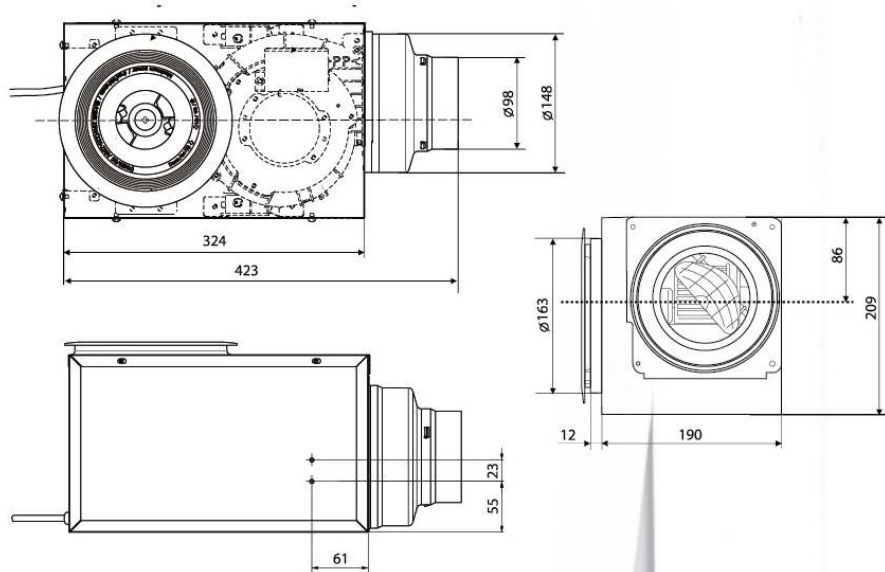

## Dimension

Unit : mm

## Specification

Voltage [V]	Frequency [Hz]		Consumption [W]	Air Volume [m³/h]	Noise [dB(A)]	Weight [kg]
220	50	Hi	18	140	40	4.0
		Lo	13	100	33	

Lamp Type : Fluorescent or LED lamp (E27)

Max. wattage : 23W